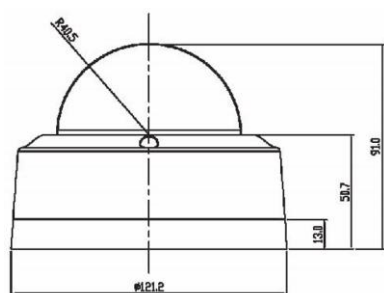

NETWORK IP CAMERA

HIP-HV24V/4K

8MP NETWORK IP IR VANDAL DOME CAMERA

STARVIS **H.265** **WDR**

Features

- Sony STARVIS 8.51MP Image Sensor
- Ultra low light color camera(0.01lux/F1.2)
- Triple codec(H.265, H.264, MJPEG)
- Triple Stream
- Max 30fps @ 3,840x2160p
- Support Onvif/PoE
- DOL True WDR
- IR LED : 24 units(20m)
- True Day & Night
- Motorized VF Lens 3.6~11mm
- 3-Axis Gimbal Bracket
- IP66 Weatherproof

Camera Specifications

IMAGE	Image Sensor	Sony Starvis 8.51MP(1/2.5") Image Sensor
	Scan System	Progressive Scan
	Total Pixels	3864(H) x 2218(V), 8.57 Mega Pixels
	Effective Pixels	3864(H) x 2202(V), 8.51 Mega Pixels
Function	Day & Night	Auto / Day(Color) / Night(BW)
	Privacy Area	On / Off (8 Programmable Zones)
	Motion Detection	4 Zone, On / Off
	W D R	DOL True WDR
	3D DNR	2DNR, 3DNR
	S/N Ratio	More 52dB
	BLC	HLC, BLC
	Digital Zoom	16x
	Degof/LDS/Mirror	On / Off
	White Balance	ATW-Indoor/Outdoor, Shade, Clear sky, Fluorescent light, Light bulb, Flame, Manual
Lens	Focal Length	Motorized VF Lens 3.6~11mm
IR LEDs	IR LEDs	24 units
Electrical	Power Supply	DC12[V] ±10% / Max 750mA
Environmental	Operating Temp.	-10°C ~ +50°C
	Preservation Temp.	-20°C ~ +60°C
	Humidity	0% ~ 80%
Mechanical	Weight.	Approx. 700g

Network Specifications

System	OS	Embedded Linux
Network	Interface	RJ45 10/100/1000 Base-T
	Protocol	TCP/IP, UDP, IPv4/v6, HTTP, HTTPS, FTP, UpnP RTP, RTSP, RTCP, DHCP, ARP, Zeroconf
	Onvif	ver18.06
	Simultaneous Access	Max. 10 user
Video	Compress Format	H.265 Main Profile, H.264(High, Main, Base Line Profile), MJPEG
	Resolution	3840x2160(4K), 2592x1944(5M), 2048x1536(QXGA), 1920x1080(FHD), 1280x1024(SXGA), 1280x720(HD), 704x480(4CIF/NT), 704x576(4CIF/PAL) 640x480(VGA), 352x288(CIF), 320x240(QVGA)
	Frame Rate	Max. 30fps @all resolution
	Streaming	Simultaneously H.265 and MJPEG (Triple Streaming), Simultaneously H.264 and MJPEG (Triple Streaming), Independent Frame Rate and Bandwidth Control, VBR/CBR Mode
Audio	Compress Format	G.711 u-law
	Streaming	Two way
Event	Sensor In	1(NC/NO)
	Alarm Out	1 (Digital Output, Open Collector)
Web Browser	OS	Windows 7, 8, 10
	Manager	IE(over 11), Firefox, Safari, Opera
	Viewer	IE only (Active-X)